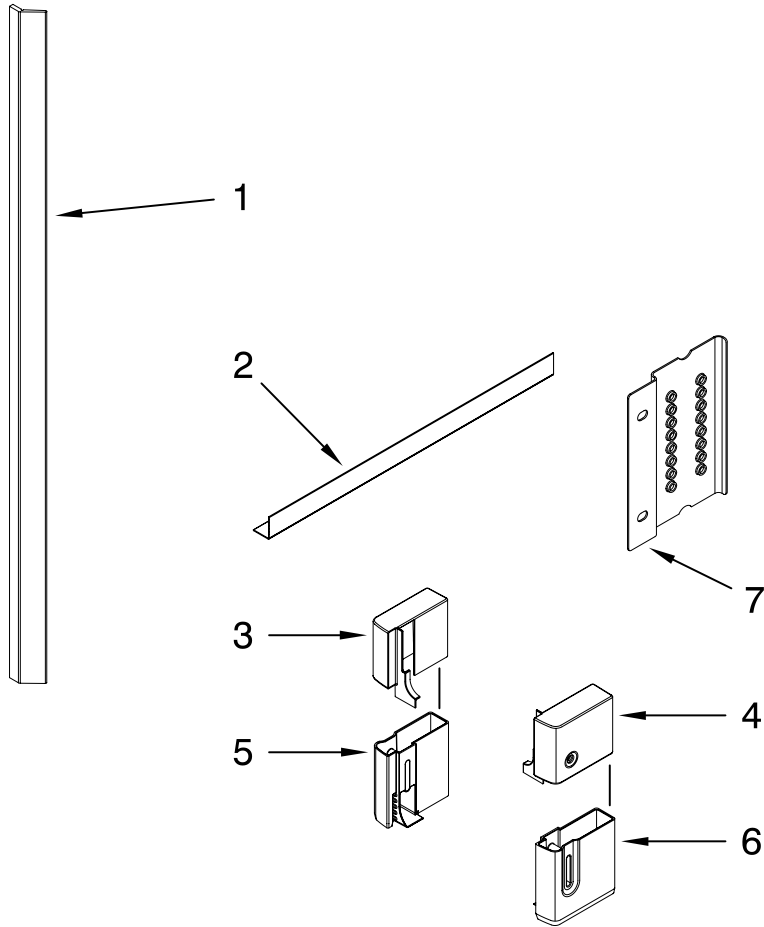

ACCESSORY PARTS

For Model: KUDD03DTPA10

(Panel-Ready)

The model(s) number shown may be different than what is printed on the model/serial tag of your product. The number(s) shown combine the model number and the first two digits of the serial number from the product tag.

Illus. No.	Part No.	DESCRIPTION
1	W10133725	Trim, Side
2	99003716	Trim, Toe Kick (Black)
3		Toe Kick Base (LH)
	Y6920293	Black
	Y6920297	White
4		Toe Kick Base (RH)
	Y6920295	Black
	Y6920299	White
5		Toe Kick Slide (LH)
	Y6920294	Black
	Y6920298	White
6		Toe Kick Slide (RH)
	Y6920296	Black
	Y6920300	White
7	Y6920591	Bracket, Mounting